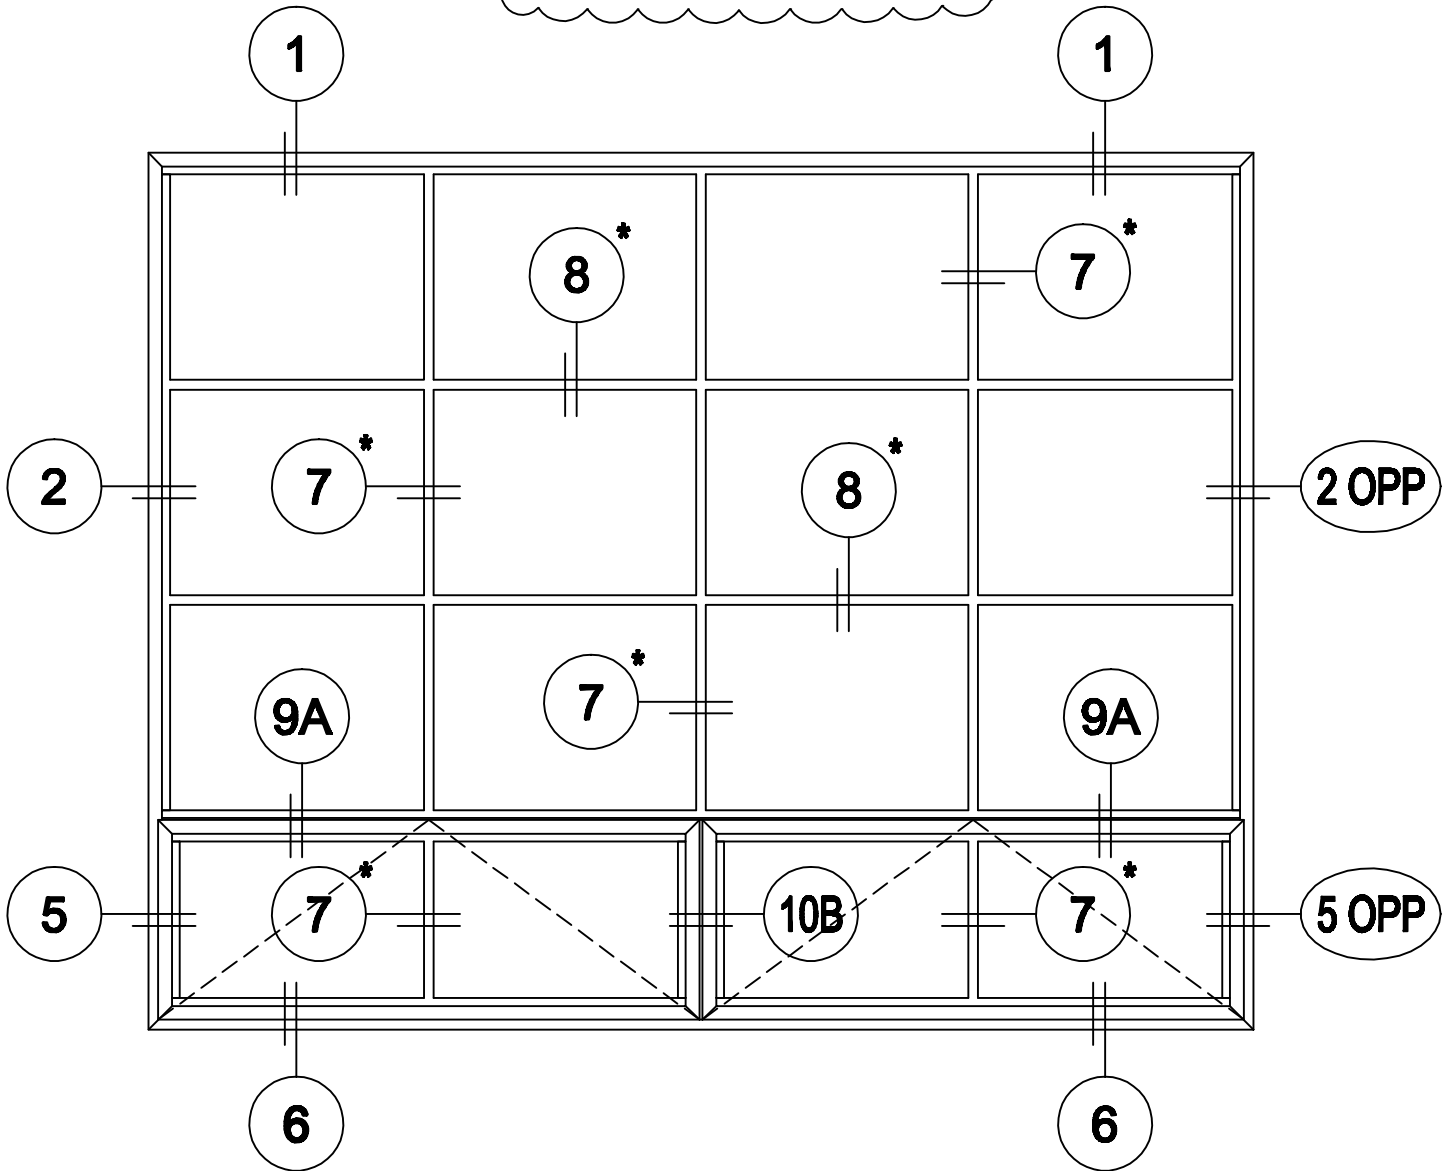

K

**STACKED  
FIXED OVER DOUBLE AWNING  
WITH TRUE DIVIDED LITES  
(STK'D: O/AA)**

**\* SEE MUNTIN OPTIONS**

**NOTE: ALL STACK CONFIGURATIONS ARE NOTED FROM TOP DOWN**