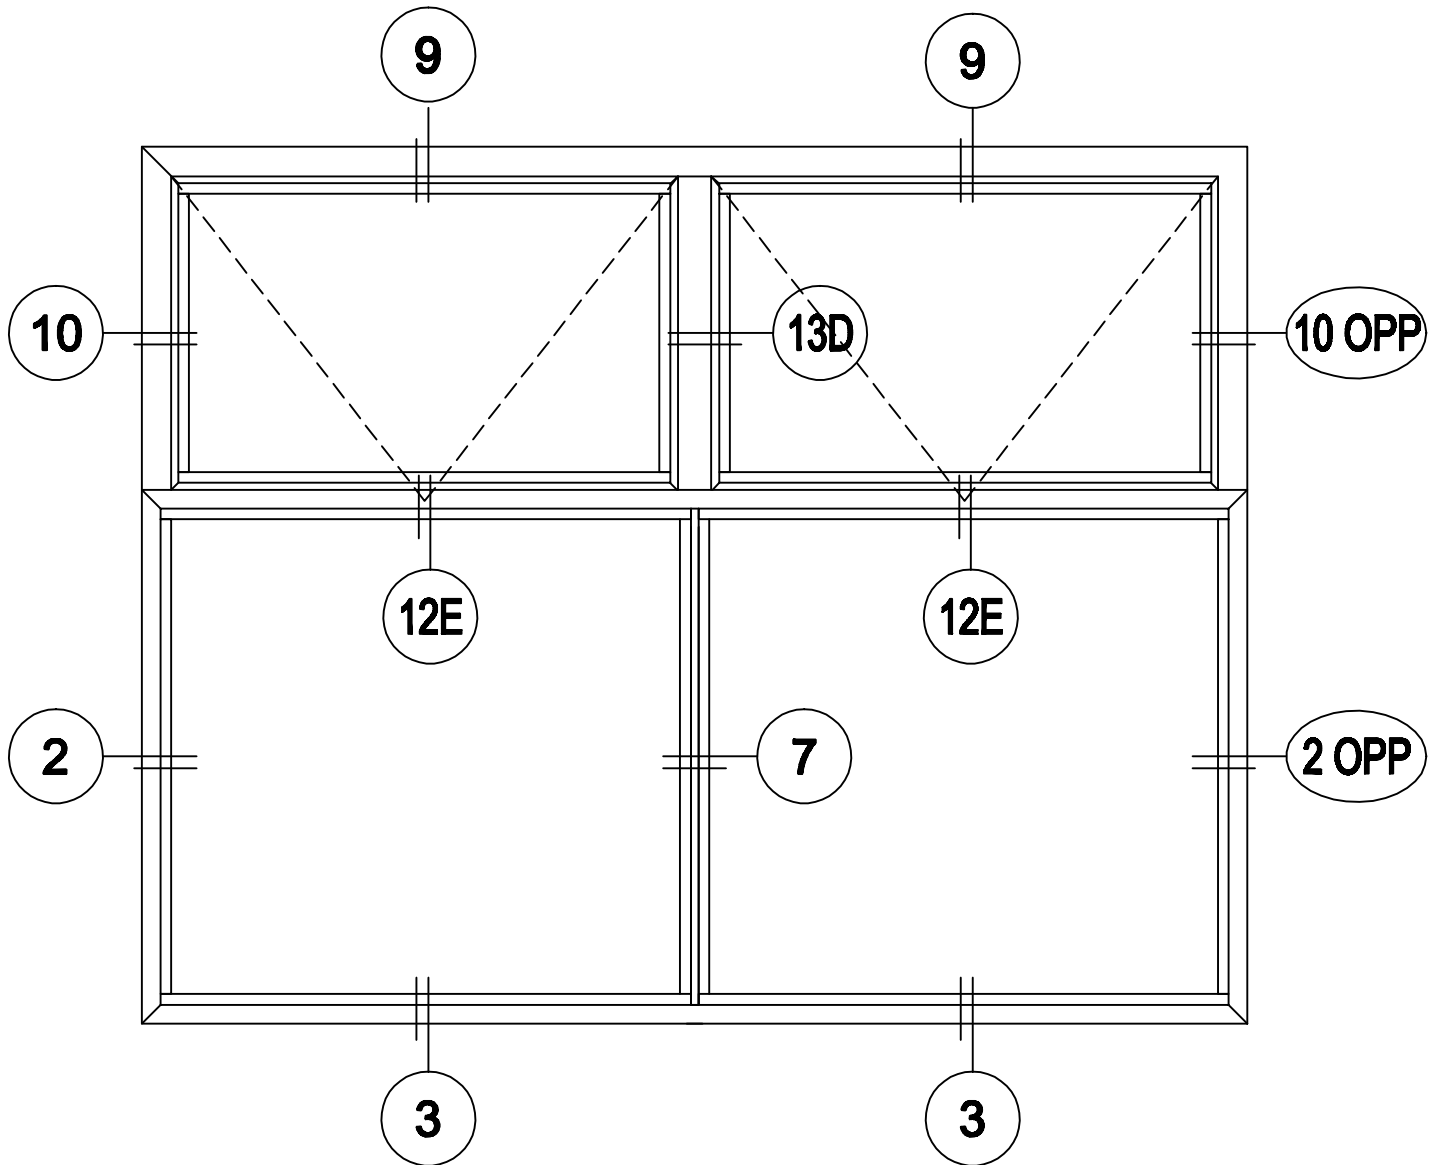

# STACKED DOUBLE HOPPER OVER DOUBLE FIXED (STK'D: HH/OO)

NOTE: ALL STACK CONFIGURATIONS ARE NOTED FROM TOP DOWN

METAL WINDOW  
CORPORATION