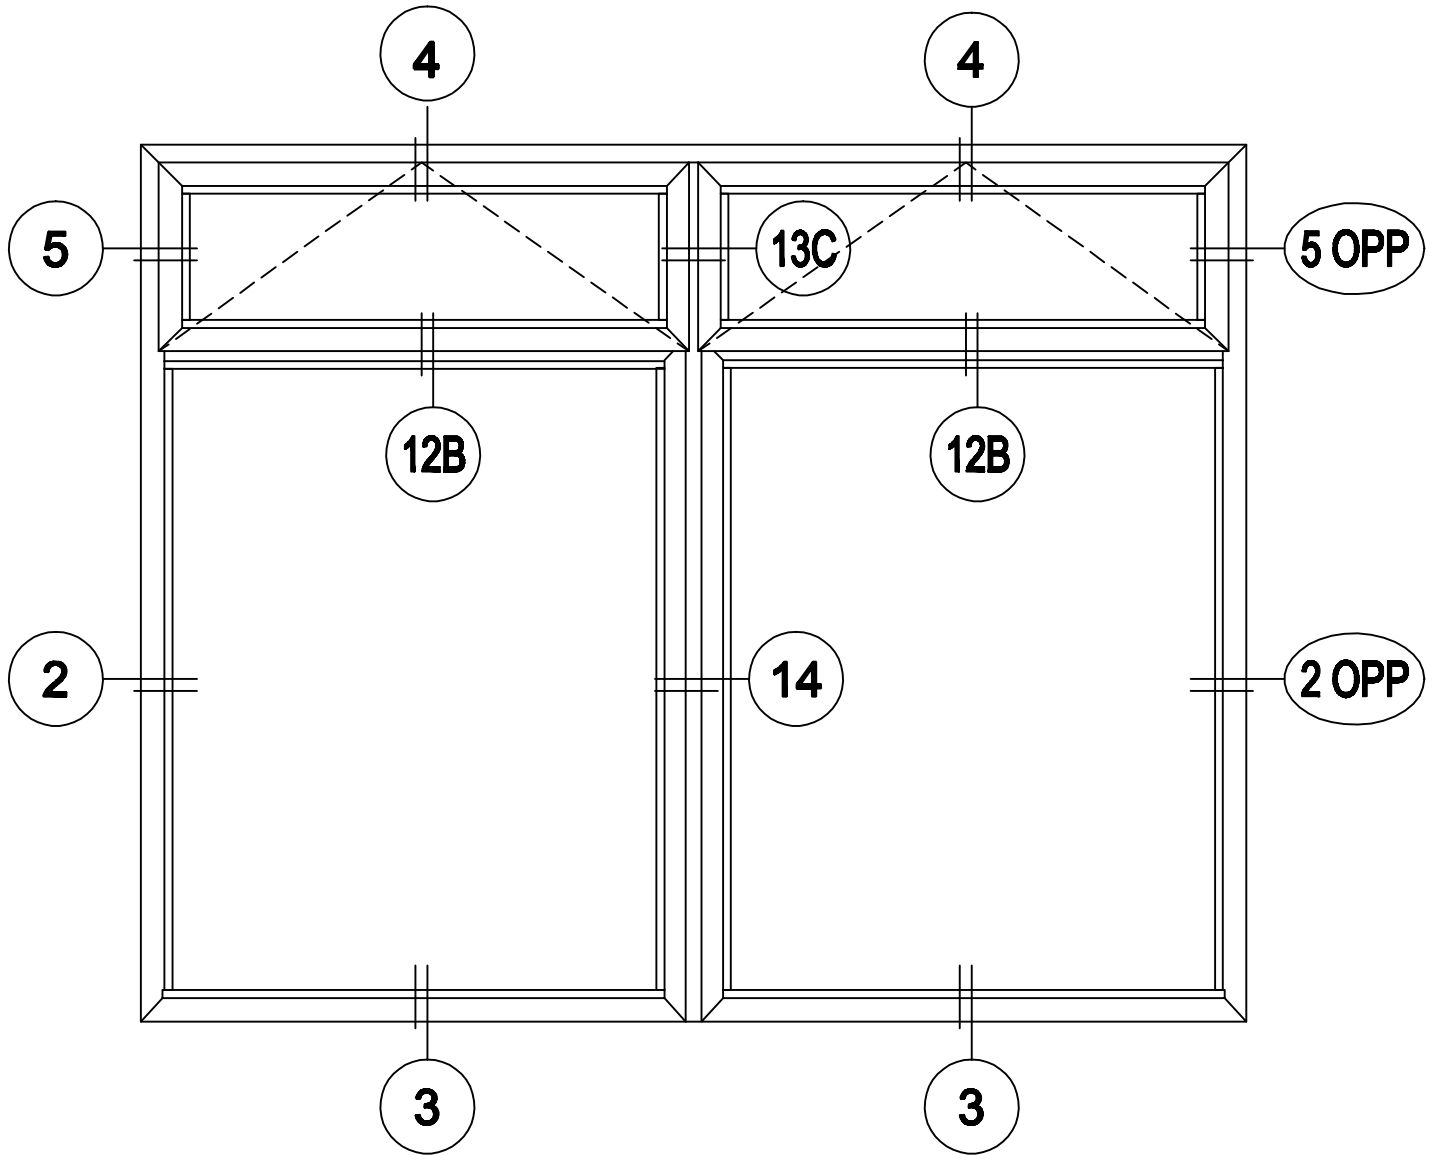

F STACKED
DOUBLE AWNING OVER DOUBLE FIXED
(STK'D: AA/OO)

NOTE: ALL STACK CONFIGURATIONS ARE NOTED FROM TOP DOWN