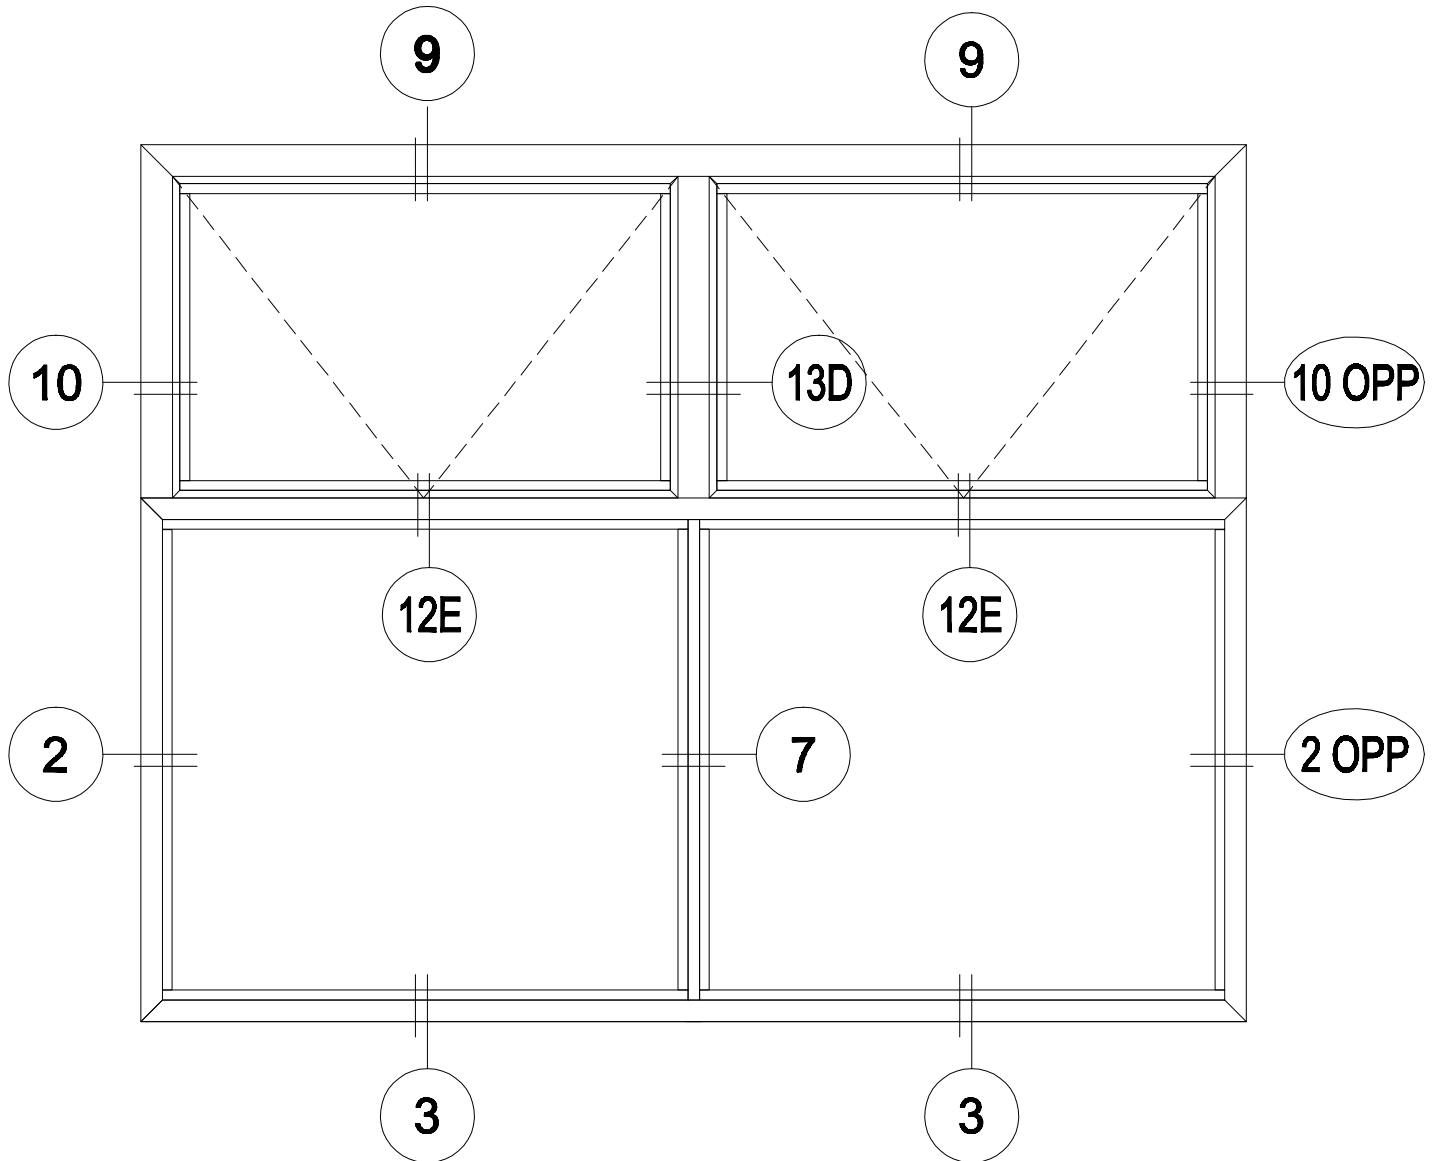

J

STACKED DOUBLE HOPPER OVER DOUBLE FIXED (STK'D: HH/OO)

NOTE: ALL STACK CONFIGURATIONS ARE NOTED FROM TOP DOWN