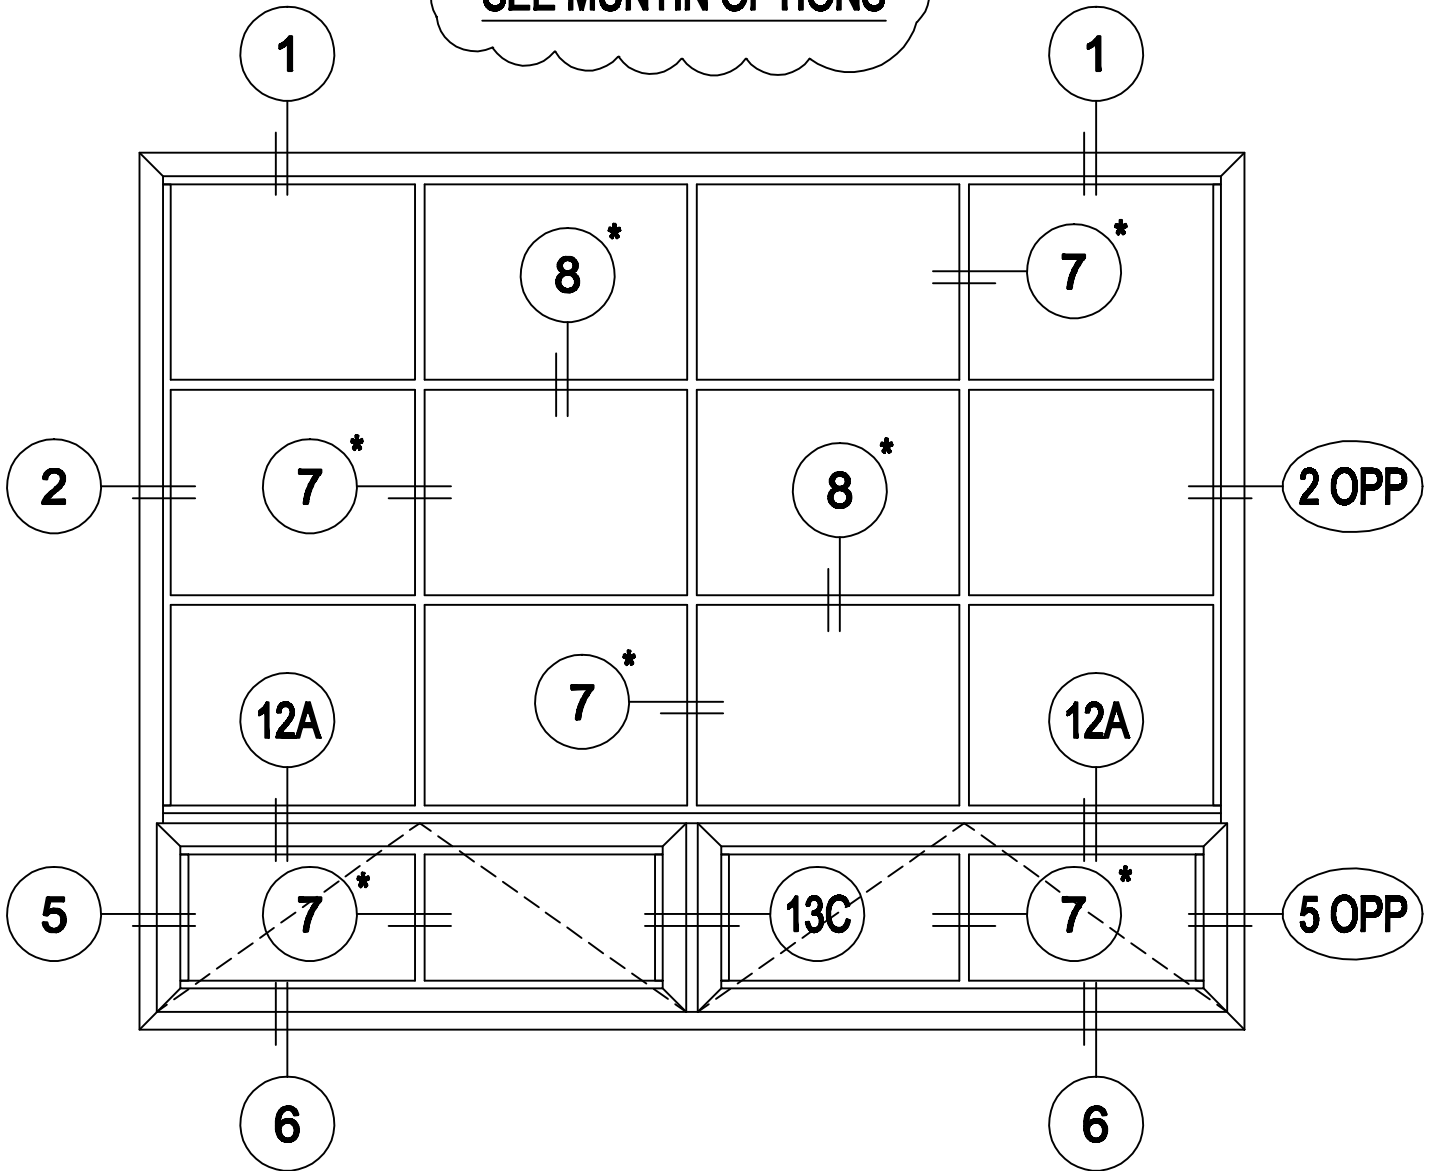

L

**STACKED
FIXED OVER DOUBLE AWNING
WITH TRUE DIVIDED LITES
(STK'D: O/AA)**

*** SEE MUNTIN OPTIONS**

NOTE: ALL STACK CONFIGURATIONS ARE NOTED FROM TOP DOWN