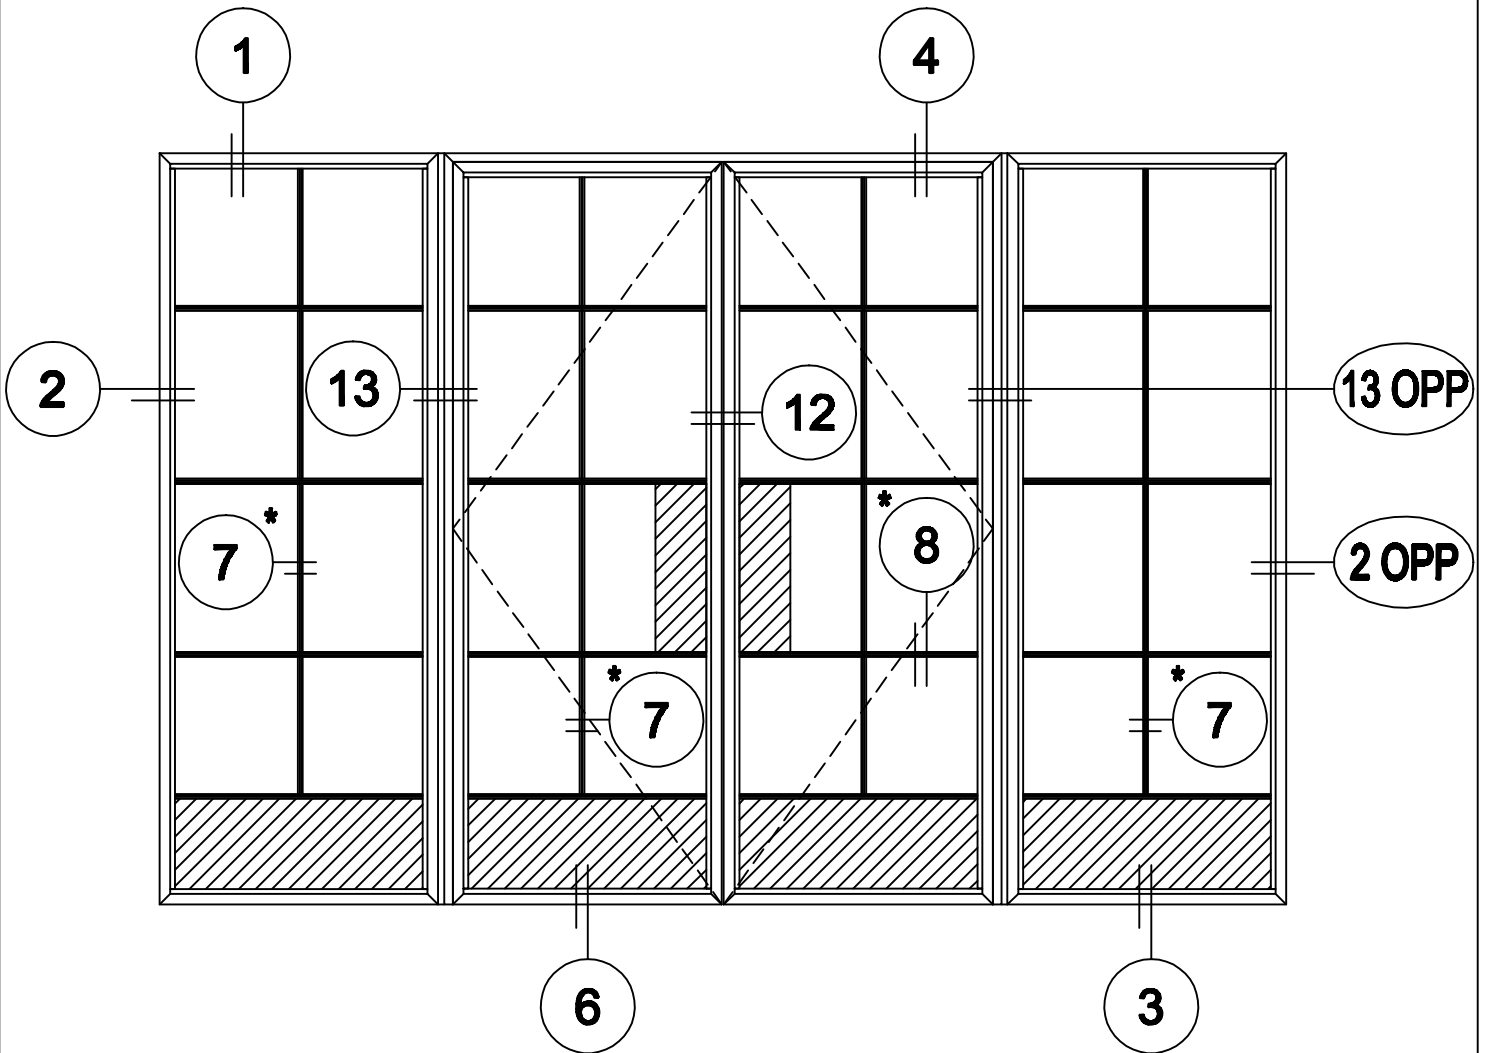

**C OUT SWING PAIR OF DOORS WITH SIDELITES**

**SERIES 2500 DOORS USE SERIES 2000 GLAZING BEADS**

**\* SEE MUNTIN OPTIONS**

**NOTE: ALL DOORS ARE DRILLED (FACE HOLES ONLY) FOR A STANDARD 2 3/4" BACKSET KNOB AND DEADBOLT. HANDLE, LATCH AND LOCK HARDWARE AND INSTALLATION OF HARDWARE IS BY OTHERS. THESE DOORS ARE RECOMMENDED FOR PATIO AND BALCONY USE AND ARE OUT-SWING ONLY IN UNSHELTERED AREAS. SPECIAL PREP MUST BE ORDERED IN WRITING PRIOR TO CONFIRMATION ORDER.**