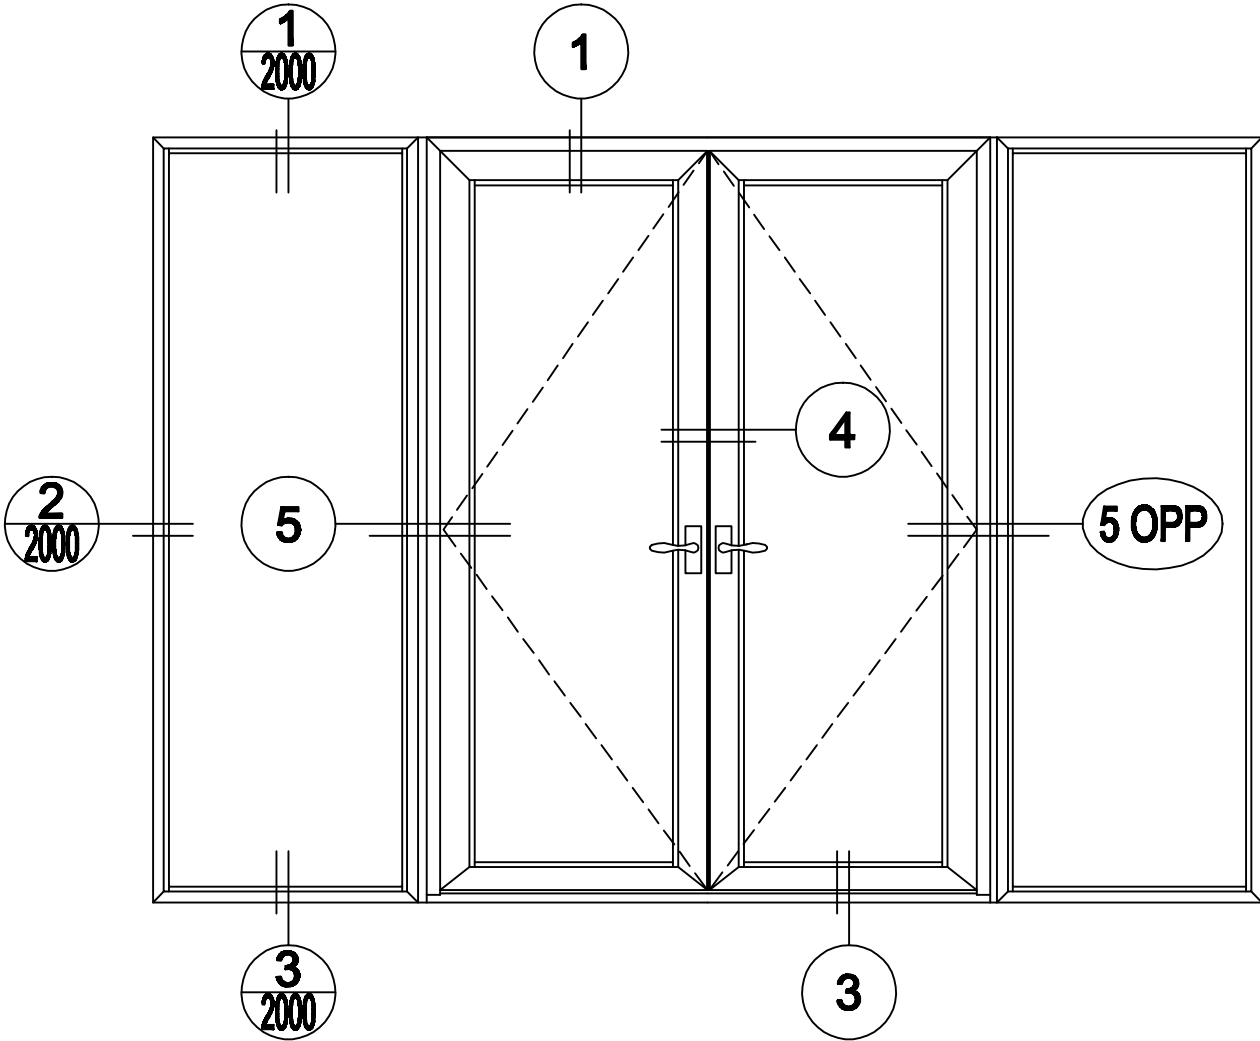

C

OUT SWING PAIR OF DOORS WITH SIDELITES

SERIES 3000 DOORS

METAL WINDOW CORPORATION