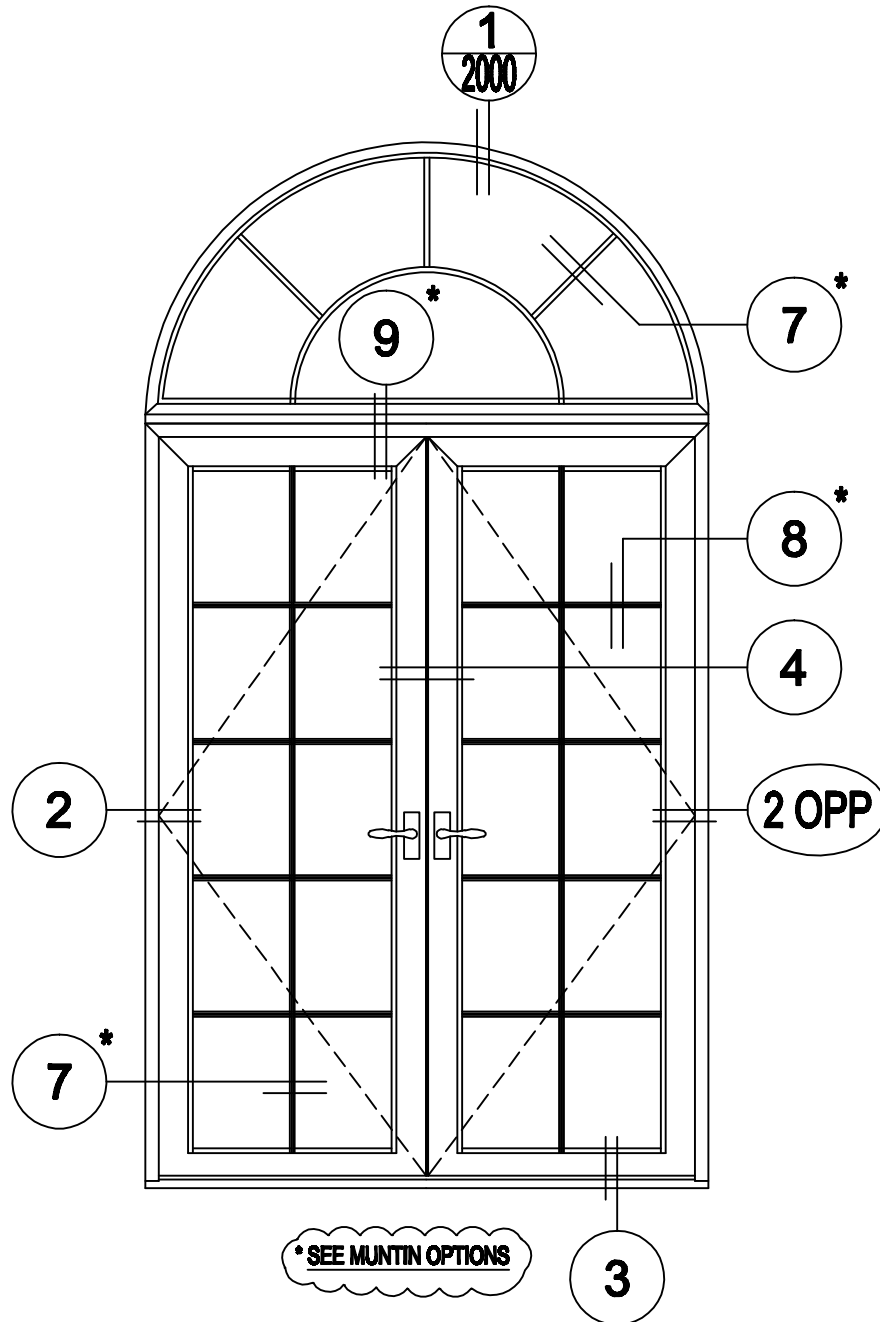

E

OUT SWING PAIR OF DOORS WITH TRANSOM

SERIES 3000 DOORS

METAL WINDOW CORPORATION